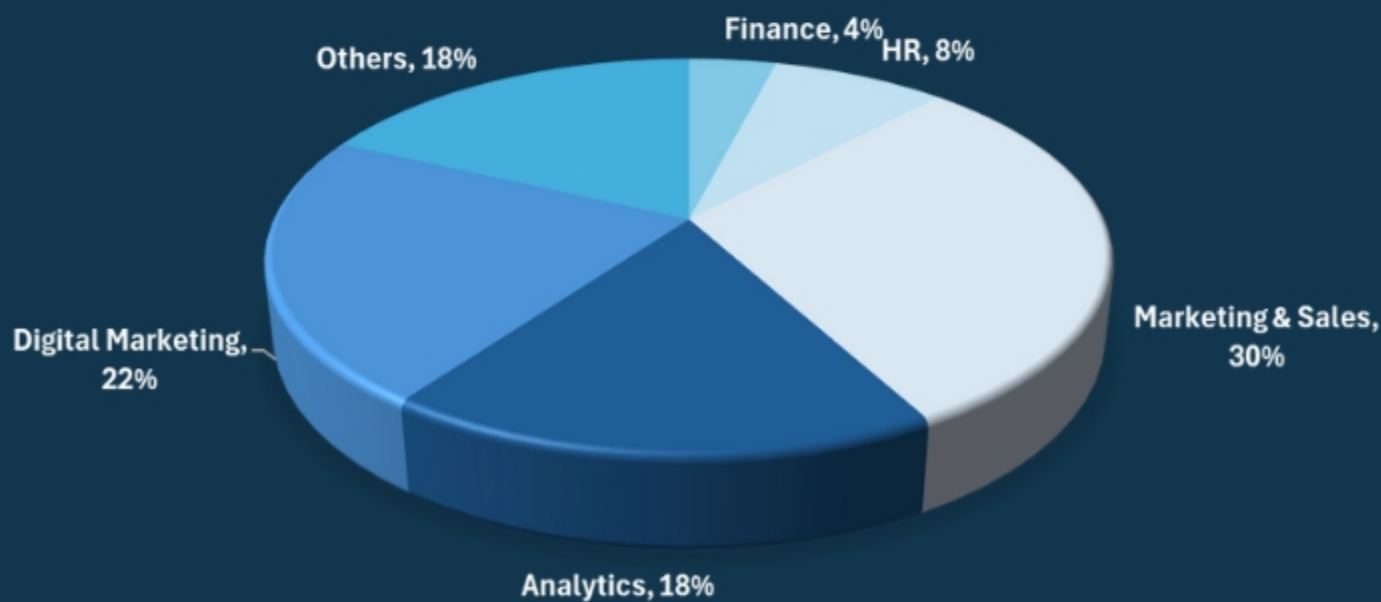

LIVE PROJECTS

2023-24

80+

COMPANIES

155+

OPPORTUNITIES

5100

AVERAGE STIPEND

25000

HIGHEST STIPEND

CORPORATE INTERACTIONS